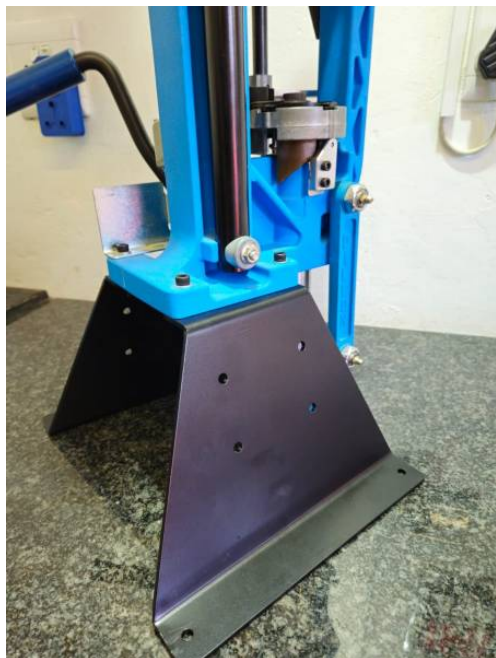

Dillon Strong Mount, Locally manufactured strong mount for the Dillon XL 650 / XL 750. Manufactured from 5mm Steel plate that has been Powder coated in Matt black, also supplied are four machine mounting bolts R 1100 excluding Courier.

Title: Dillon Strong Mount

Price: R 1,100.00

Make: -

Model: -

Condition: Brand New

Description: Locally manufactured strong mount for the Dillon XL 650 / XL 750. Manufactured from 5mm Steel plate that has been Powder coated in Matt black,